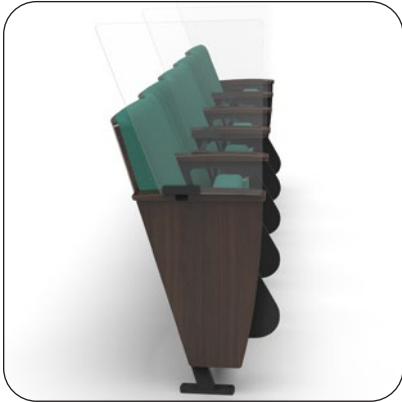

A Shield

A Shield

Provide a safe and healthy fixed seating environment with A Shield. Add these protective shields to a wide range of auditorium chairs to provide a divider between users. Also available without a panel to block off designated seats.

Features

- End panel and expandable intermediate panel versions
- Retrofit to most auditorium chairs

Finishes

- PANEL: Clear
- METAL: Black

P10

E10