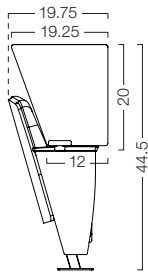

Features

- End panel and expandable intermediate panel versions
- Retrofit to most auditorium chairs

Finishes

- PANEL: Clear
- METAL: Black

P10

E10