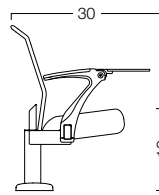

FT20 Mesh

The FT20 Mesh auditorium chair includes the same versatile features as the standard FT20, but incorporates a comfortable mesh back panel into the design. The optional 16.5" tablet arm opens and stows in one movement to further enhance the chair's applications.

Features

- Mesh Back Panel
- Gravity Uplift Seat
- Tri-Pivot Mechanism
- Signature Flat Oval Pedestal
- Integrated Foot Covers
- Straight or Radius Row Configurations
- Flat, Sloped or Tiered Floor Installations
- UL 962 Certified

Options

- Anti-Panic Tablet Arm
- Wire Management
- Row Letters & Seat Numbers
- Aisle Light
- Cup Holder
- Movable Base
- Transfer Arm

Finishes

- BACK: Black Mesh
- SEAT: Upholstery
- SEAT PANEL: Laminate or Wood
- END PANEL: Upholstery, Laminate or Wood
- ARMREST: Cast Aluminium with Urethane Pad
- TABLET: Black PVC
- FRAME: Charcoal

Armrest

Tablet Arm

Tablet