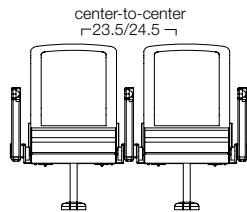

FT20 Mesh

The FT20 Mesh auditorium chair includes the same versatile features as the standard FT20, but incorporates a comfortable mesh back panel into the design. The optional 16.5" tablet arm opens and stows in one movement to further enhance the chair's applications.

Features

- Mesh Back Panel
- Gravity Uplift Seat
- Tri-Pivot Mechanism
- Signature Flat Oval Pedestal
- Integrated Foot Covers
- Straight or Radius Row Configurations
- Flat, Sloped or Tiered Floor Installations
- UL 962 Certified

Options

- Anti-Panic Tablet Arm
- Wire Management
- Row Letters & Seat Numbers
- Aisle Light
- Cup Holder
- Movable Base
- Transfer Arm

Finishes

- BACK: Black Mesh
- SEAT: Upholstery
- SEAT PANEL: Laminate or Wood
- END PANEL: Upholstery, Laminate or Wood
- ARMREST: Cast Aluminium with Urethane Pad
- TABLET: Black PVC
- FRAME: Charcoal

Armrest