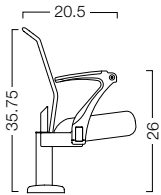

FT20 Mesh

The FT20 Mesh auditorium chair includes the same versatile features as the standard FT20, but incorporates a comfortable mesh back panel into the design. The optional 16.5" tablet arm opens and stows in one movement to further enhance the chair's applications.

Features

- Mesh Back Panel
- Gravity Uplift Seat
- Tri-Pivot Mechanism
- Signature Flat Oval Pedestal
- Integrated Foot Covers
- Straight or Radius Row Configurations
- Flat, Sloped or Tiered Floor Installations
- UL 962 Certified

Options

- Anti-Panic Tablet Arm
- Wire Management
- Row Letters & Seat Numbers
- Aisle Light
- Cup Holder
- Movable Base
- Transfer Arm

Finishes

- BACK: Black Mesh
- SEAT: Upholstery
- SEAT PANEL: Laminate or Wood
- END PANEL: Upholstery, Laminate or Wood
- ARMREST: Cast Aluminium with Urethane Pad
- TABLET: Black PVC
- FRAME: Charcoal

Armrest