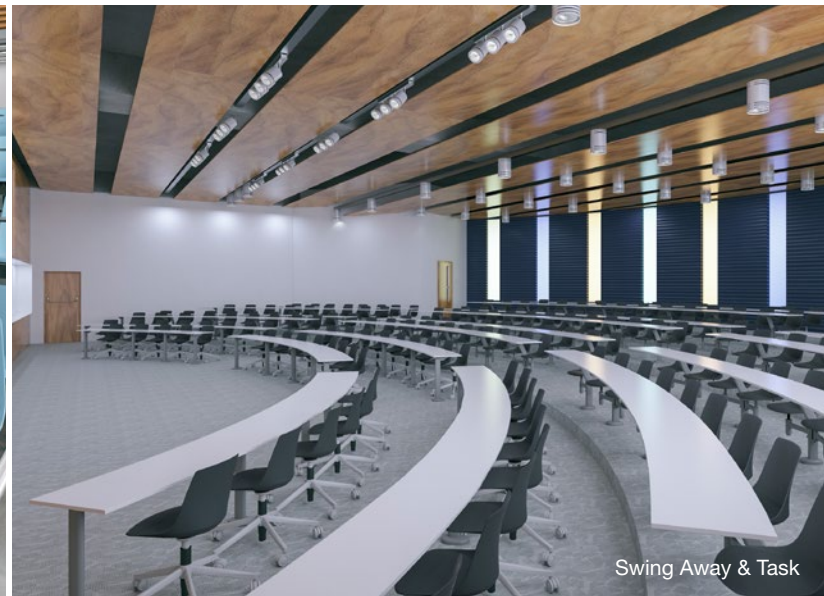

Collaborative

Swing Away & Task