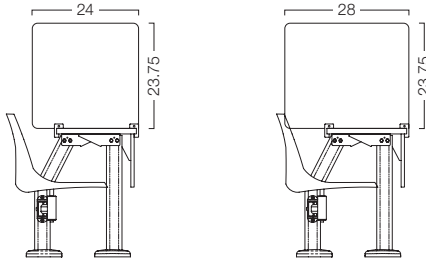

M Shield

M Shield

Provide a safer and healthier fixed seating environment. Add these M Shields to our line of fixed lecture hall tables to provide a divider in between users. Multiple depths available for 18", 20", 24" tables.

Features

- Multiple sizes available
- Retrofit to any lecture hall table

Finishes

- PANEL: Clear
- ATTACHMENT BLOCKS: Black, Grey, Natural

18" Tabletop

20" Tabletop

24" Tabletop