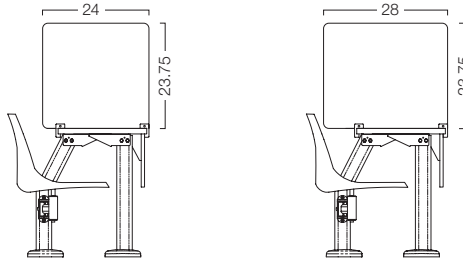

M Shield

M Shield

Provide a safer and healthier fixed seating environment. Add these M Shields to our line of fixed lecture hall tables to provide a divider in between users. Multiple depths available for 18", 20", 24" tables.

Features

- Multiple sizes available
- Retrofit to any lecture hall table

Finishes

- PANEL: Clear
- ATTACHMENT BLOCKS: Black, Grey, Natural

18" Tabletop

20" Tabletop

24" Tabletop