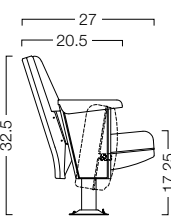

Mercury

The Mercury auditorium chair provides durability and visual appeal at an affordable price. The contoured seat cushion is constructed of cold molded foam with five serpentine springs, providing superior comfort and cushion lifespan. Five seat widths make the most efficient use of space.

Features

- Gravity Uplift Seat
- Two Backrest Heights
- Five Seat Widths
- ADA End Panels
- Straight or Radius Row Configurations
- Flat, Sloped or Tiered Floor Installations
- UL 962 Certified

Options

- Standard, Oversized or Extra Large Tablet
- Wire Management
- Oval or Trapezoid End Panels
- Pleated Upholstery Detail
- Flat or Lumbar Support Cushion
- Row Letters & Seat Numbers
- Armrest or Back Mounted Cup Holders
- Aisle Lights

Finishes

- SEAT PANELS: Black Poly, Upholstery, Laminate Cap or Wood Cap
- BACK PANELS: Black Poly, Upholstery, Laminate or Wood
- END PANELS: Upholstery, Laminate or Wood
- ARMRESTS: Black Poly, Upholstery or Wood
- TEXTILES: Fabric or Coated Fabric
- FRAME: Black

Standard Back