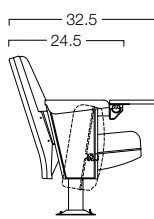

with T1 Tablet