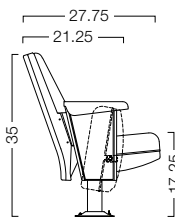

## Options

- Standard, Oversized or Extra Large Tablet
- Wire Management
- Oval or Trapezoid End Panels
- Pleated Upholstery Detail
- Flat or Lumbar Support Cushion
- Row Letters & Seat Numbers
- Armrest or Back Mounted Cup Holders
- Aisle Lights

## Finishes

- SEAT PANELS: Black Poly, Upholstery, Laminate Cap or Wood Cap
- BACK PANELS: Black Poly, Upholstery, Laminate or Wood
- END PANELS: Upholstery, Laminate or Wood
- ARMRESTS: Black Poly, Upholstery or Wood
- TEXTILES: Fabric or Coated Fabric
- FRAME: Black

Standard Back

with T1 Tablet

High Back

with T1 Tablet

Oval Panel

Trapezoid Panel

Standard Tablet (T1)

Oversized Tablet (T2)