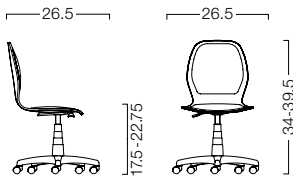

Ply

The Ply chair features a sleek molded plywood structure that can be enhanced by utilizing upholstered back and seat panels for additional comfort. Available in multiple configurations, the Ply chair is ideal for learning environments with a high design aesthetic.

BASE: Stack, Task, Sled, Beam, Single Pedestal, Jury, Swing Away

OPTIONS: Wrimatic Tablet Arm (beam, single pedestal and jury only)

FINISHES: Plywood, Laminate, Upholstered

Task