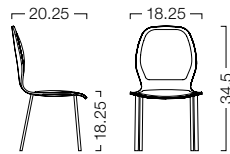

Ply

The Ply chair features a sleek molded plywood structure that can be enhanced by utilizing upholstered back and seat panels for additional comfort. Available in multiple configurations, the Ply chair is ideal for learning environments with a high design aesthetic.

BASE: Stack, Task, Sled, Beam, Single Pedestal, Jury, Swing Away

OPTIONS: Wrimatic Tablet Arm (beam, single pedestal and jury only)

FINISHES: Plywood, Laminate, Upholstered

Task

Stack

Sled

Jury

Jury with Wrimatic

Single Pedestal

Beam

M60 Swing Away