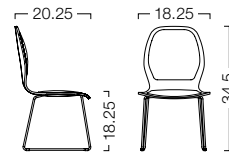

Ply

The Ply chair features a sleek molded plywood structure that can be enhanced by utilizing upholstered back and seat panels for additional comfort. Available in multiple configurations, the Ply chair is ideal for learning environments with a high design aesthetic.

BASE: Stack, Task, Sled, Beam, Single Pedestal, Jury, Swing Away

OPTIONS: Wrimatic Tablet Arm (beam, single pedestal and jury only)

FINISHES: Plywood, Laminate, Upholstered

Task

Stack

Sled

Jury

Jury with Wrimatic

Single Pedestal

Beam

M60 Swing Away