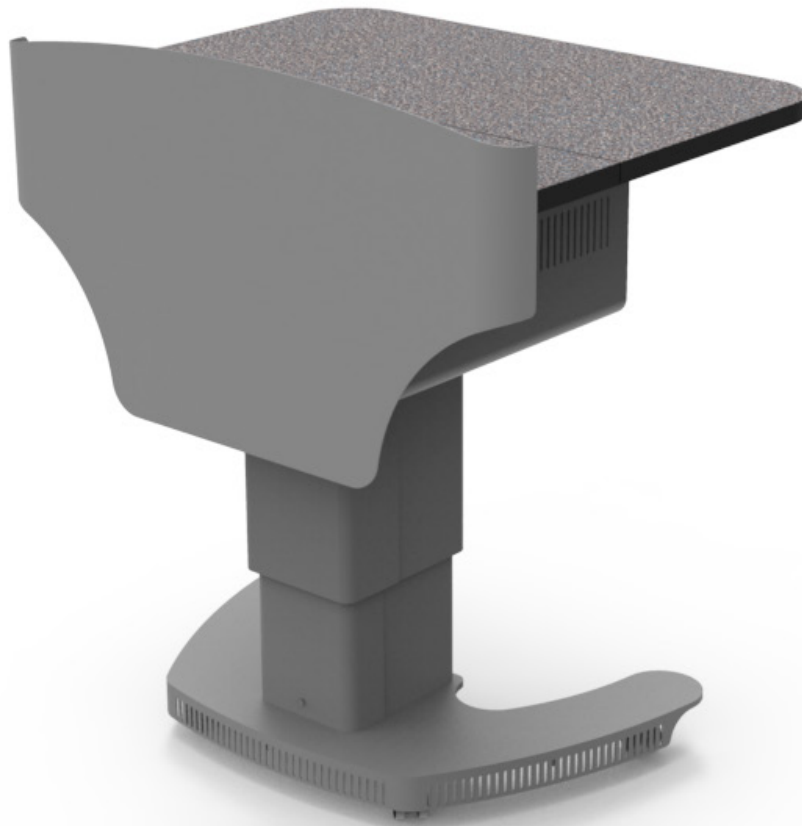

# SL750 Lectern

The SL750 Lectern is a compact, an all-in-one, height adjustable stand-alone podium. Designed to securely store and allow for easy access to audio visual equipment, the SL750 Lectern is perfect for use in small to medium lecture halls and auditoriums across education, healthcare and corporate environments. The SL750 Lectern has a 4RU rack facility which can house a PC and / or other AV equipment, depending on user specification. Front shield and rear hinged door are removable, allowing for top, front and rear access to the internal rack facility.

## Features

- Mobile lockable casters for workspace flexibility
- Sit/stand electrical height adjustment from 29" to 41"
- 4RU 19" rack with 1RU for power access via hinged top
- Removable modesty shield for quick rear rack access
- Secure front, top and rear access to rack
- Quick access via secure hinged work surface
- Drop-in rack feature to enable easy integration
- Large work surface for monitor, visualizer, microphone, etc.

## Options

- Double articulating monitor arm
- Custom designed secure control panel housing for AV touch panel
- Visualizer security housing

## Finishes

- WORK SURFACE: Range of Laminates
- EDGES: Black or White
- FRAME: Silver, Black or White