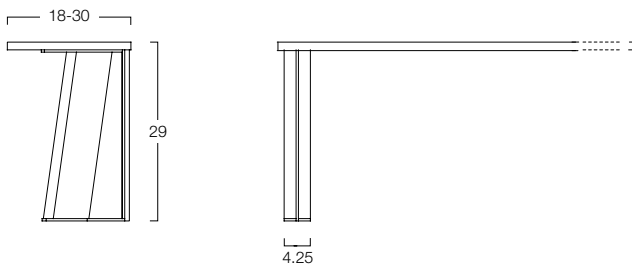

T50

Charles Godbout & Luc Plante

With a contemporary feel and refined visual appeal, the T50 Fixed Table complements prestigious architectural environments, creating a technologically advanced product that is both elegant and durable.

Features

- Trapezoidal Pedestal Base
- Straight or Radius Row Configurations
- Flat or Tiered Floor Installations

Options

- Integrated Wire Management
- Multiple Power & Data Modules
- Modesty Panels
- End Panels

Finishes

- WRITING SURFACE: Laminate or Wood
- MODESTY PANEL: Laminate, Wood, Metal, Acrylic or Felt
- EDGE STYLE: 3mm, T-Mold, Urethane or Solid Wood
- FRAME & SIDE PANEL: Silver, Black, Anthracite, Almond, Champagne, Taupe or Charcoal

©2019 Sedia Systems Inc. Printed on FSC certified recycled paper

866.892.6130 www.sediasystems.com

SST50819