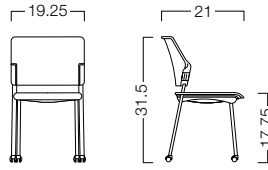

BASE: Stack, Caster, Sled, Task

OPTIONS: Armrests

FINISHES: Polypropylene, Natural Beech, Upholstery

© Chad M Davis, AIA

Turandot Dimensions

Stack

Stack with Caster

Sled