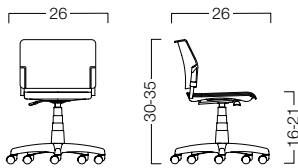

Task

Features. Finishes. Options.

Create your ideal environment by choosing from a wide variety of poly colors and base styles.