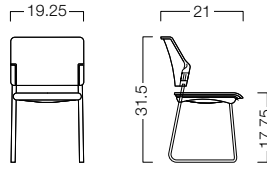

BASE: Stack, Caster, Sled, Task

OPTIONS: Armrests

FINISHES: Polypropylene, Natural Beech, Upholstery

© Chad M Davis, AIA

Turandot Dimensions

Stack

Stack with Caster

Sled