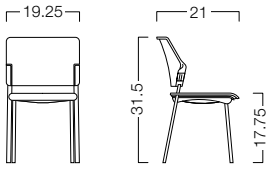

BASE: Stack, Caster, Sled, Task

OPTIONS: Armrests

FINISHES: Polypropylene, Natural Beech, Upholstery

© Chad M Davis, AIA

Turandot Dimensions

Stack

Stack with Caster

Sled