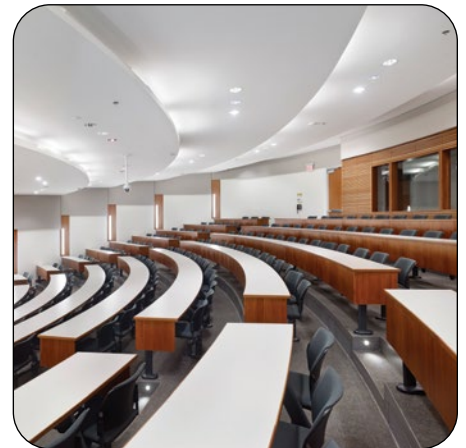

# Turandot

This multi-functional chair is an attractive solution for classrooms and training rooms. The design has been carefully studied in every detail to maximize its clean distinctive lines. The Turandot features a robust tubular steel structure with seat and back in 100% recyclable, non-scratch polypropylene.