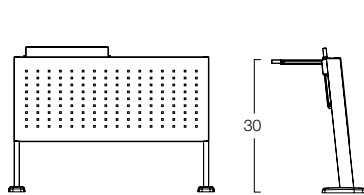

Features

- Radius (fixed only) or Straight Row Configurations
- Flat, Sloped or Tiered Floor Installations
- Fixed or Fold Down Writing Surface
- Auto Uplift Seats
- First Row Modesty Panel

Options

- Integrated Wire Management
- Seat & Row Numbering
- Book Rack

Finishes

- SEAT & BACK: Beech Wood or Upholstery
- WOOD: Natural or Wenge Stain
- WRITING SURFACE: Laminate
- MODESTY PANEL: Square Perforated Metal
- FRAME: Silver or Black

Fixed First Row

Fixed Intermediate Row

Fixed Back Row

Fold Down First Row

Fold Down Intermediate Row

Fold Down Back Row