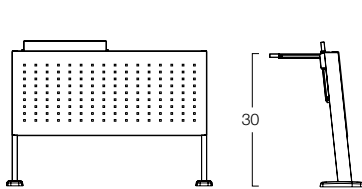

Fold Down First Row