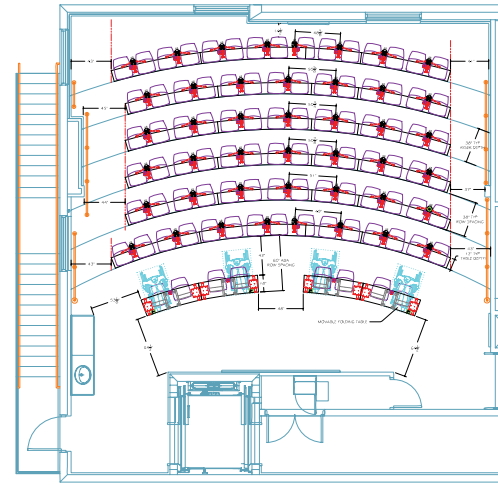

Additionally, one of the program goals of the project was to maximize seating capacity, and the M60 Swing Away was the preferred specification to balance seating capacity with aesthetics and comfort. Three custom curved X20 movable tables combined with loose Gnosi chairs were placed in the front of the lecture hall to provide easy maneuverability and offer flexibility in the front portion of the space.

Scope: 86 Positions of M60 Swing Away;
3 X20 Tables; 6 Gnosi Stack Chairs

Configuration: Radius

M60 & X20 Finishes: Continuous Tables in Wilsonart Kensington
Maple Laminate; 3mm Edges in Stone; Pedestals in Champagne