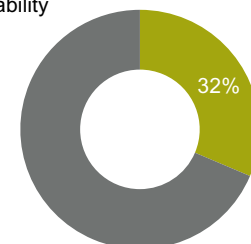

Recyclability