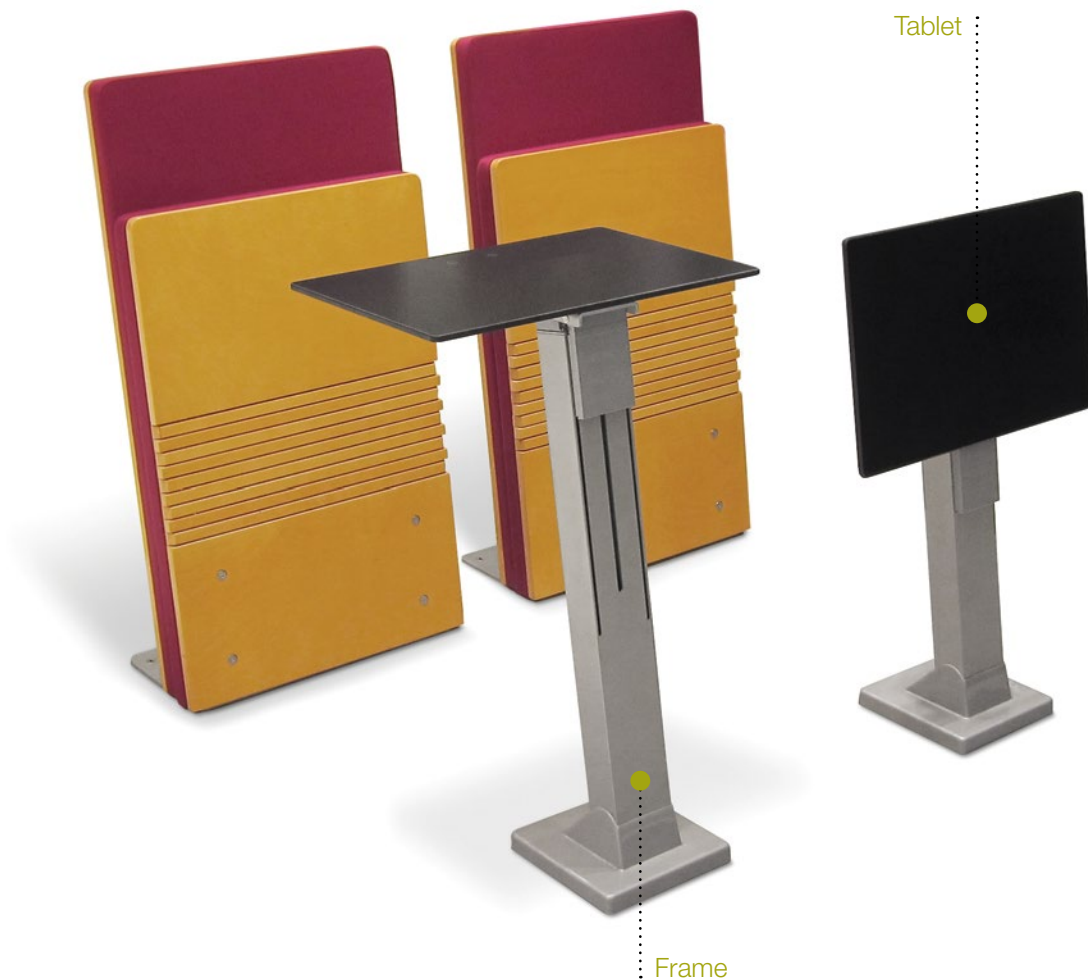

A7 Tablet Finish Guide

Finishes

TABLET: Black Phenolic

FRAME: Silver or Black

Finishes

Frame

Silver

Tablet