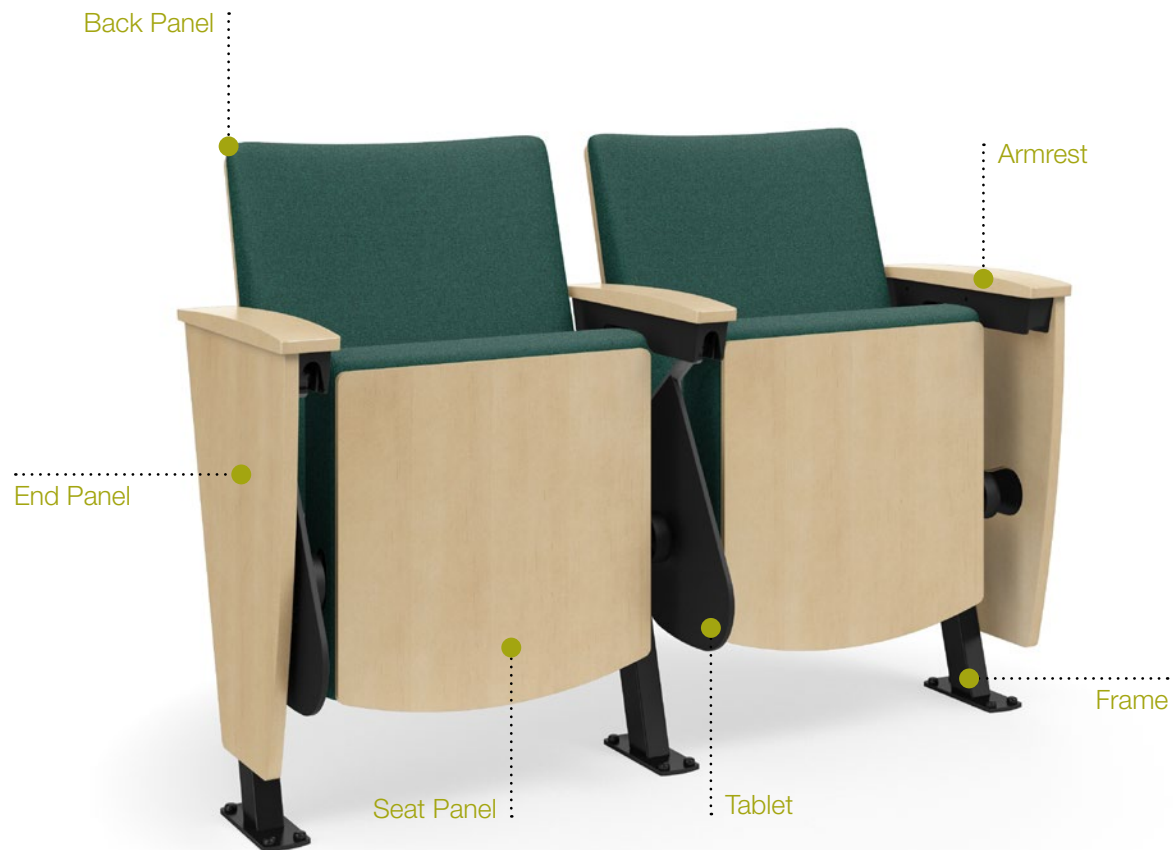

## Finishes & Textiles

SEAT & BACK PANELS: Upholstery, Laminate or Wood

END PANELS: Upholstery, Laminate or Wood

ARMRESTS: Upholstery or Wood

TABLET: Black Phenolic

FRAME: Black

TEXTILES:

- Fabric – Absecon Mills Sherpa & Shire Card, Absecon Mills Sidestep Card, Camira Era Card, Camira Xtreme Card, Camira X2 Card & Momentum Color Card
- Coated Fabric – Spradling Coated Card