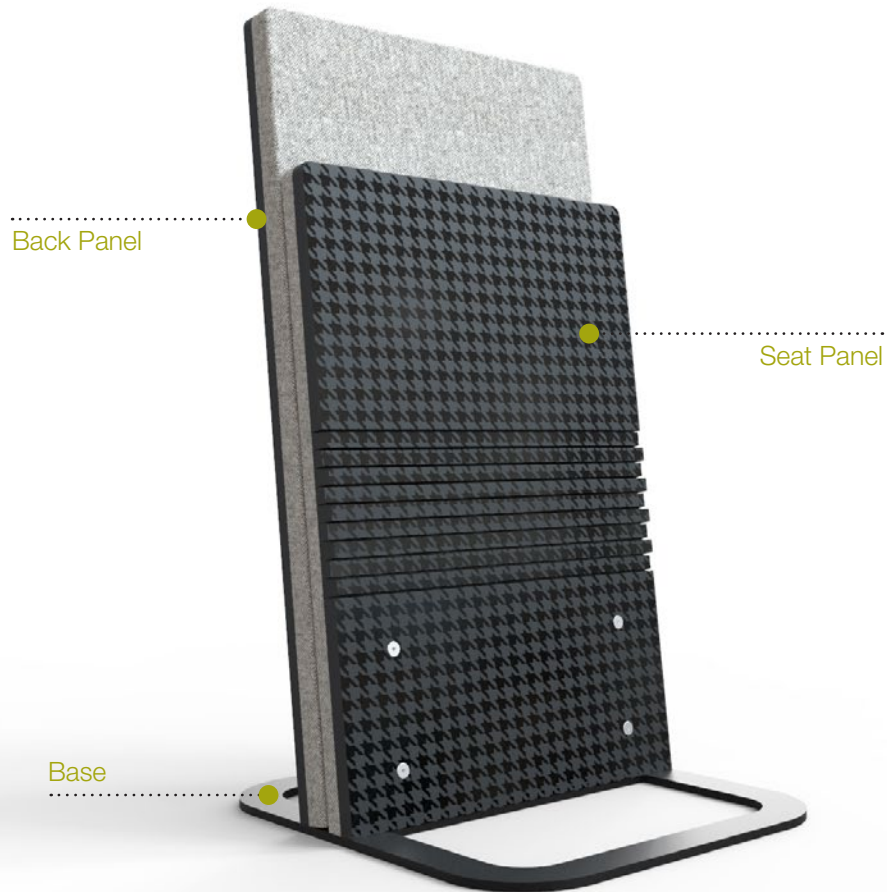

JumpSeat® WOW Finish Guide

Finishes & Textiles

SEAT & BACK: Upholstery

SEAT PANEL: Custom printed per project (vector EPS or high res jpg file required)

SEAT & BACK PANEL: Solid color to complement seat panel

BASE: Silver or Black

TEXTILES:

- Fabric – Camira Era Card, Camira Xtreme Card, Camira X2 Card or Momentum Card
- Coated Fabric – Spradling Coated Card

Finishes

Seat & Back Panel Made of Birch Plywood

Custom Printed

Fixed & Movable Base Paint Colors

Silver

Black

Textiles

Camira Era Card > [click to view](#)

Era (Grade 2)

Camira Xtreme Card > [click to view](#)

Xtreme (Grade 3)