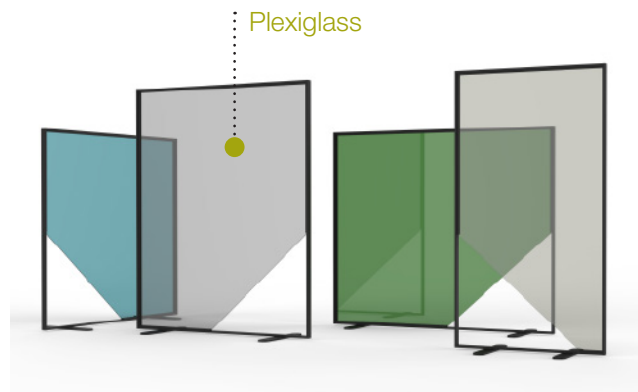

SD20 Finish Guide

SUNSET

PRISM

ICE CREAM

LOOK

Finishes

METAL: Matte White, Matte Black

WOOD (Look Only): Oak, Ash

PLEXIGLASS: Transparent, Fumè, Bronze, Mustard Yellow, Orange Earth, Green Basil, Emerald, Opal (80% opaque)

MELAMINE (Ice Cream Only): Saline White, Dove, Smoke Grey, Amber Yellow, Orange, Papua Green, Steel Blue