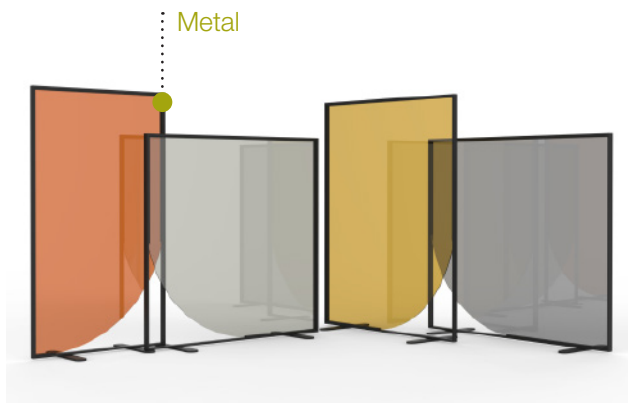

SD20 Finish Guide

SUNSET

PRISM

ICE CREAM

LOOK

Finishes

METAL: Matte White, Matte Black

WOOD (Look Only): Oak, Ash

PLEXIGLASS: Transparent, Fumè, Bronze, Mustard Yellow, Orange Earth, Green Basil, Emerald, Opal (80% opaque)

MELAMINE (Ice Cream Only): Saline White, Dove, Smoke Grey, Amber Yellow, Orange, Papua Green, Steel Blue

Lacquered Melamine 12mm (Ice Cream Only)

Saline White

Dove

Smoke Grey

Amber Yellow

Orange

Papua Green

Steel Blue