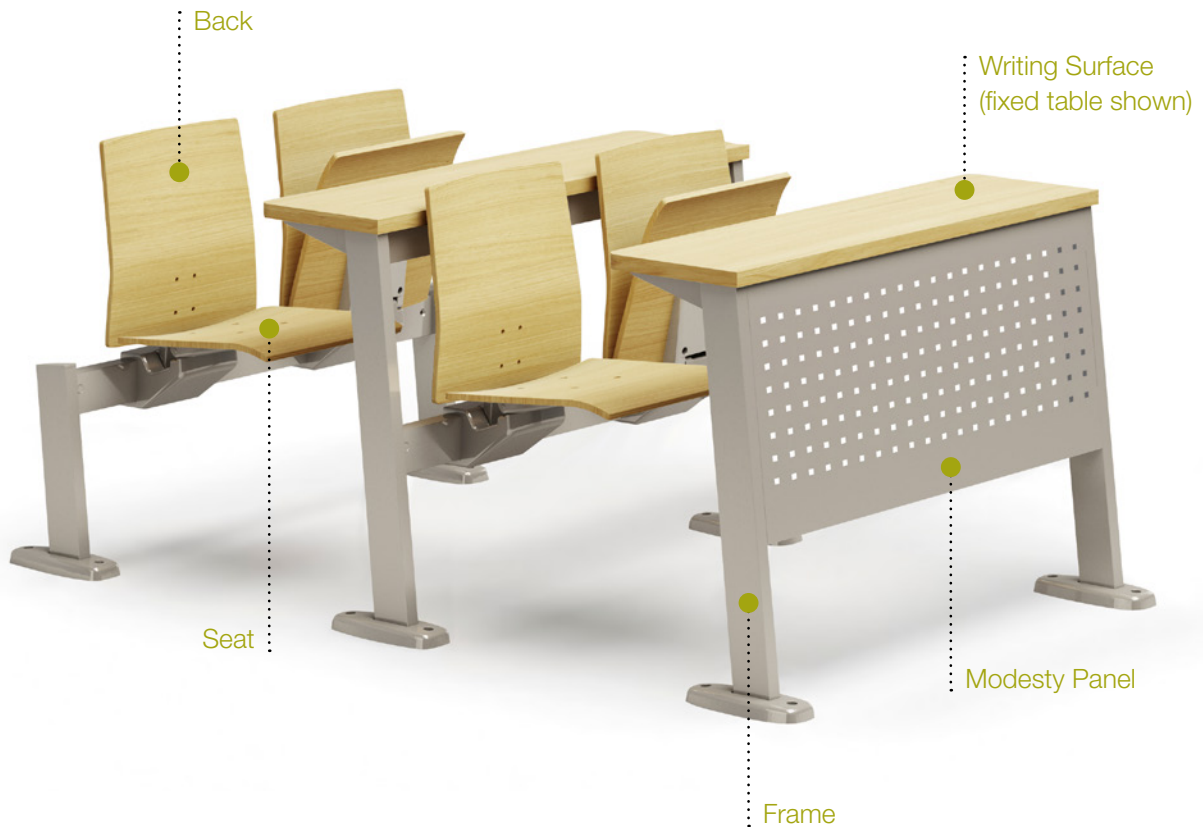

## Finishes & Textiles

SEAT & BACK: Beech Wood or Upholstery

WOOD: Natural or Wenge Stain

WRITING SURFACE:

- Fixed Table – Standard Laminates
- Anti-Panic Tablet – Beech, White or Anthracite Laminate

MODESTY PANEL: Square Perforated Metal